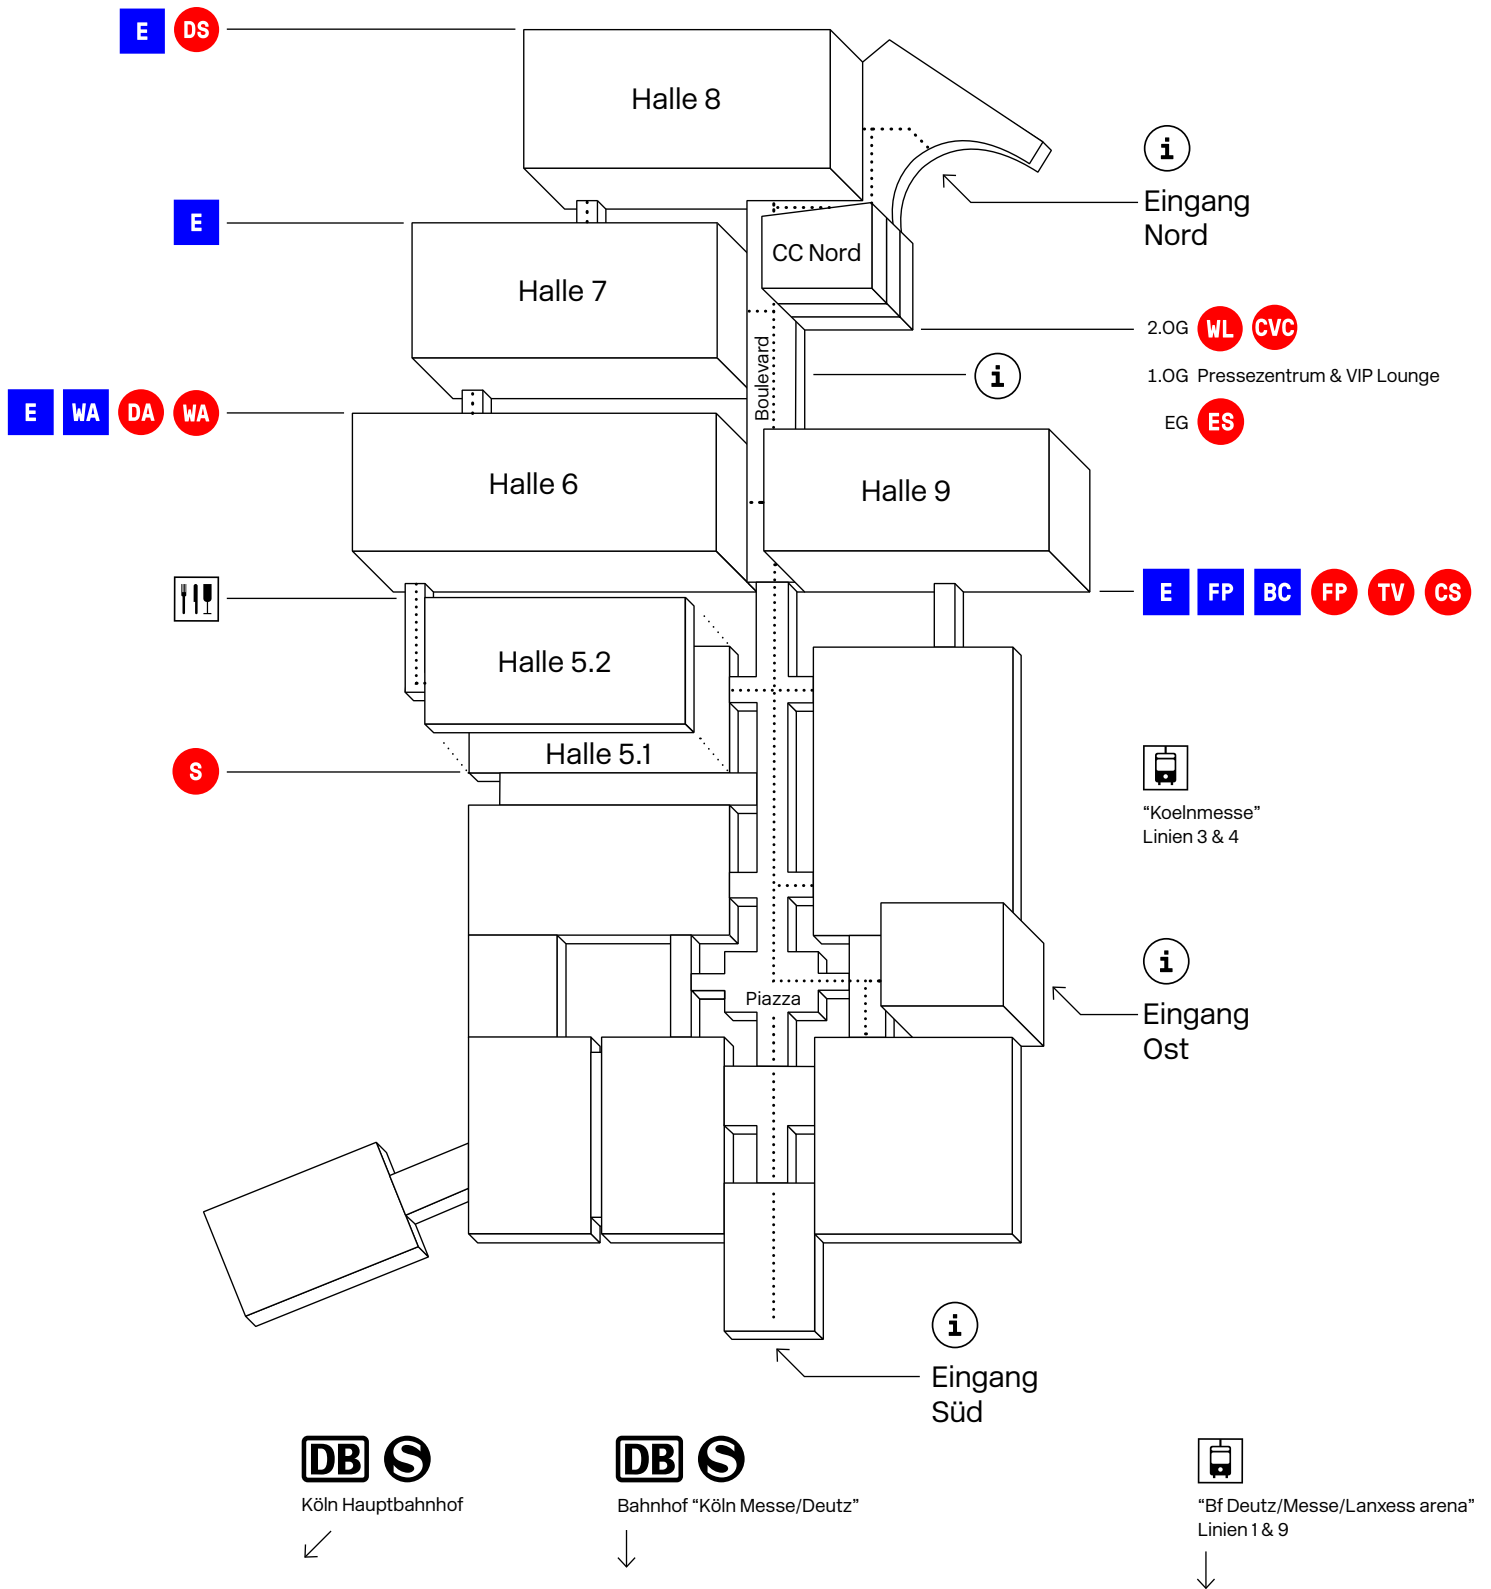

Floorplan

DM
EXCO 19

- | | | | |
|-----------------------------|----------------------------|-----------------------------|------------------------|
| BC Brandcubes | CS Congress Stage | FP Future Park | Food Court |
| E Exposition | CVC CVC Conference | S Seminars | Infopoint |
| FP Future Park | DS Debate Stage | TV TV Studio | Laufweg |
| WA World of Agencies | DA Demo Arena | WA World of Agencies | Straßenbahnhaltestelle |
| | ES Experience Stage | WL Work Labs | |