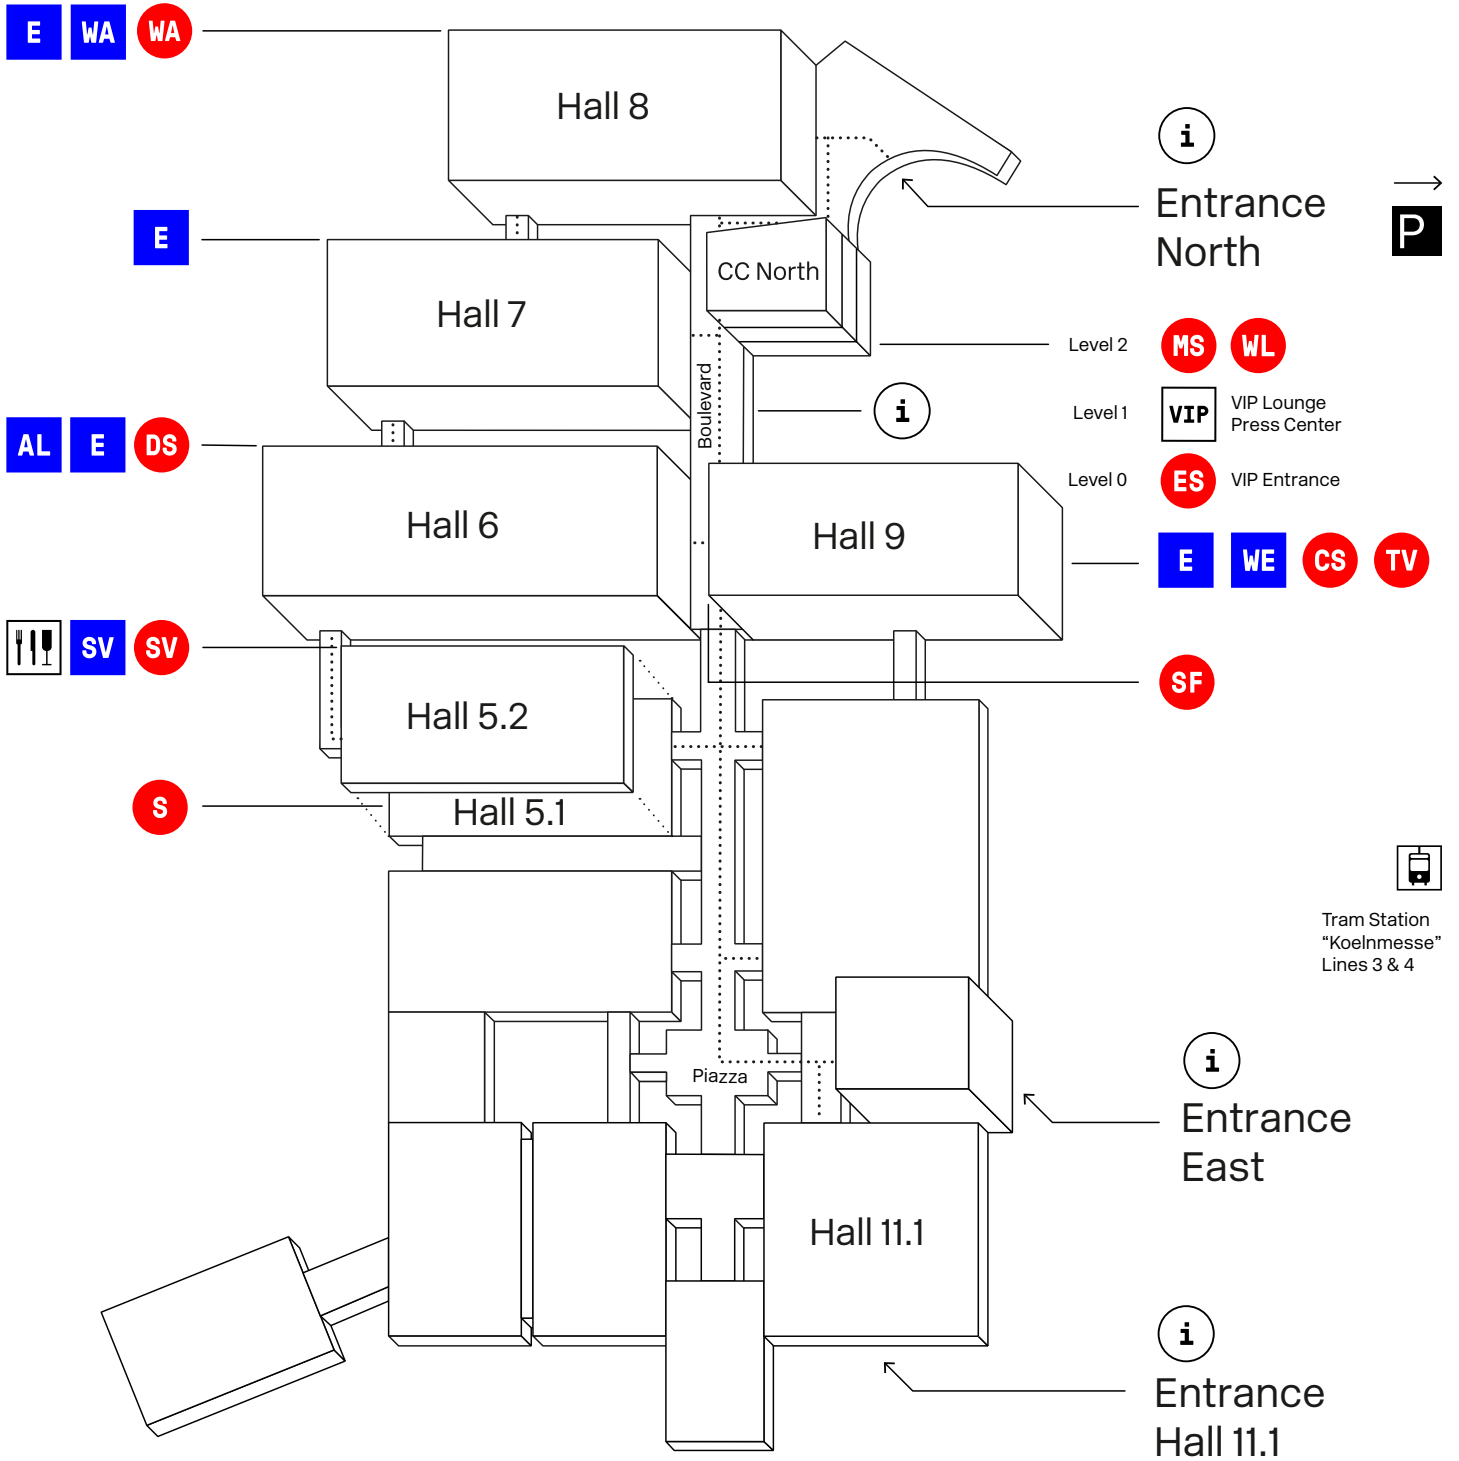

Floor Plan

Train Station "Köln Hauptbahnhof"

Train Station "Köln Messe/Deutz"

Tram Station
 "Bf Deutz/Messe/Lanxess arena"
 Lines 1 & 9

DM

EXCO

18

- AL** Agency Lounge
- E** Exposition
- SV** Start-up Village
- WA** World of Agencies
- WE** World of Experience

- VIP** VIP Lounge
- Food Court
- Info Point
- Shuttle Bus
- Tram Station
- Walkway

Site Plan