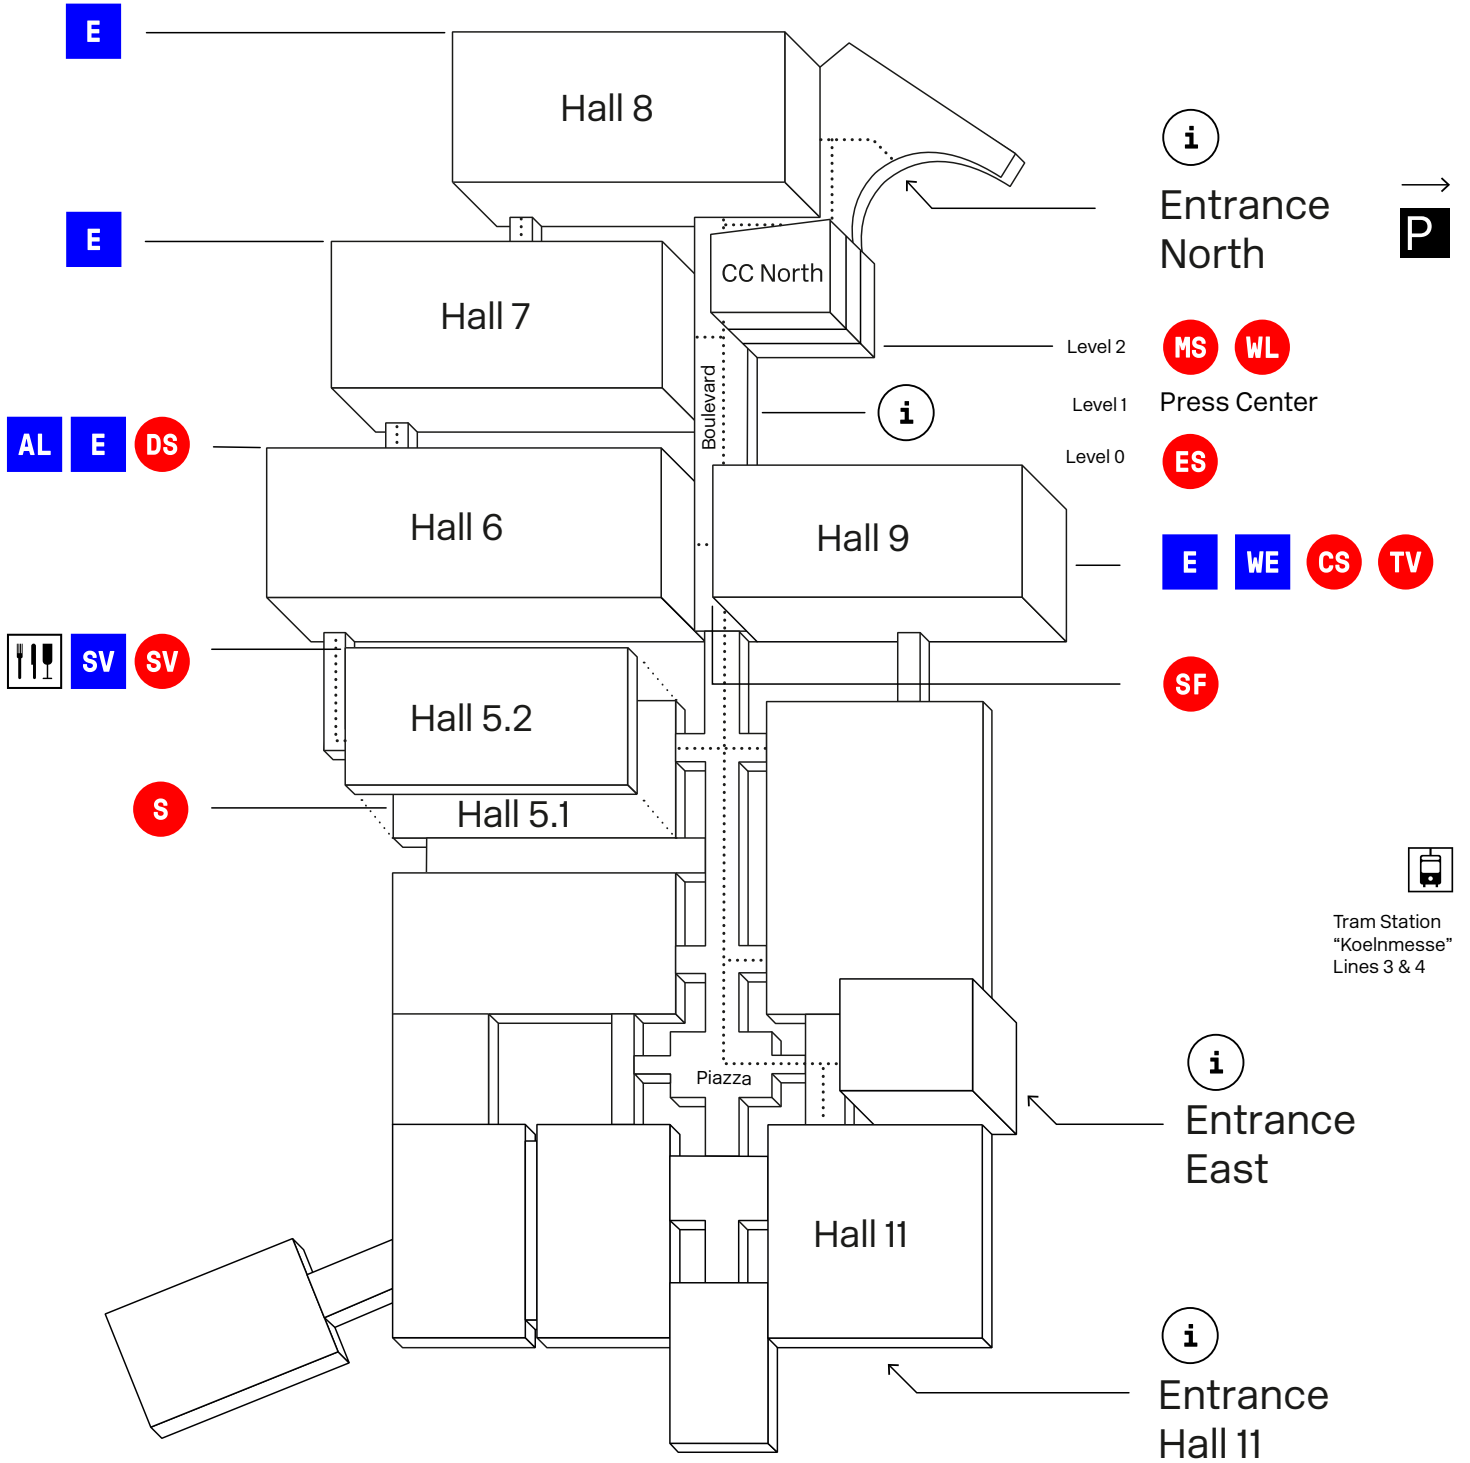

# Floor Plan

Train Station "Köln Hauptbahnhof"

Train Station "Köln Messe/Deutz"

Tram Station  
 "Bf Deutz/Messe/Lanxess arena"  
 Lines 1 & 9

# Site Plan